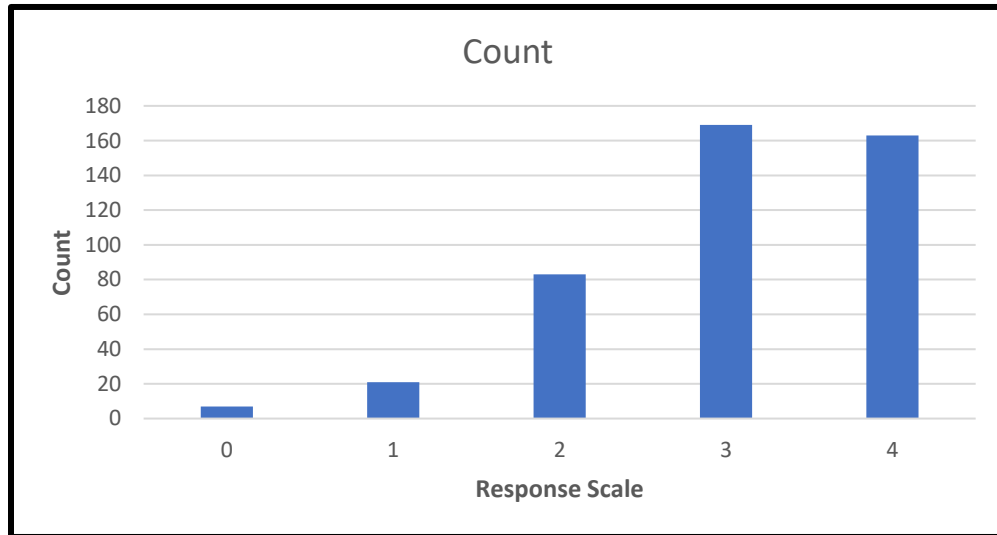

Response Scale	Count
0	7
1	21
2	83
3	169
4	163

Usage of modern teaching aids, Gadgets, and Web resources

443 responses