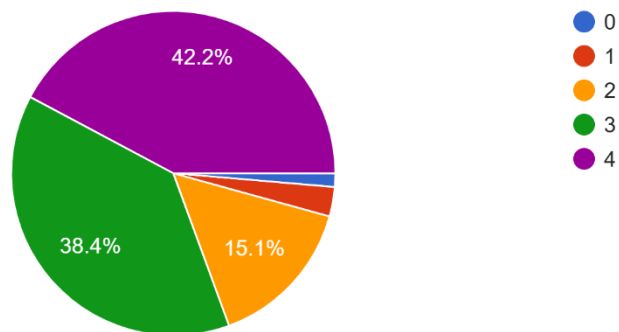

Does the Institute provide placement related training/guidance sessions:

Response Scale	Count
0	11