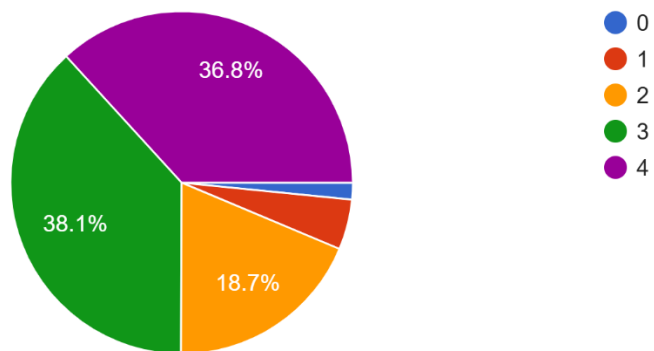

Adequacy of lab facilities if applicable