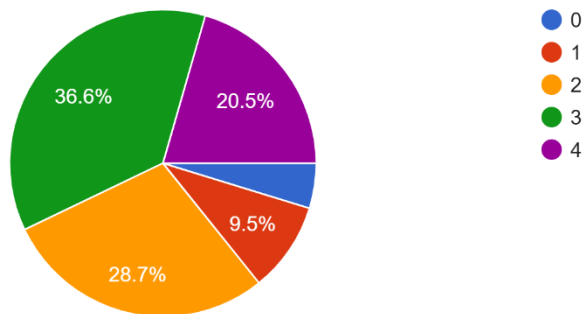

Usage of modern teaching aids, Gadgets, and Web resources