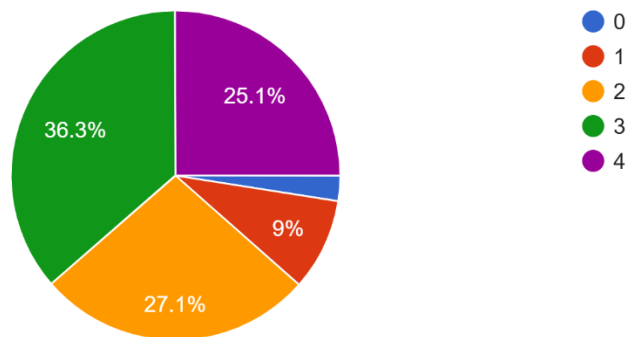

Does the Institute provide avenues for overall personality development ( in the form of co-curricular activities like project competitions , etc and extra-curricular activities like Cultural, Debates, Sports, etc)