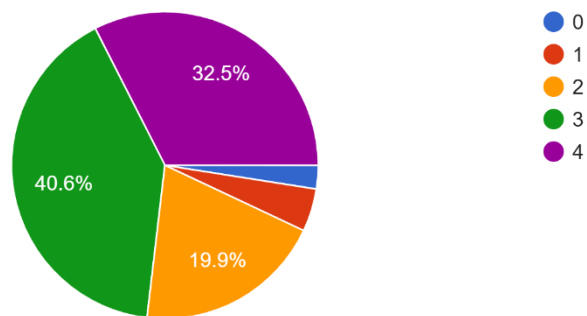

Does the Institute regularly conduct technical/Non-technical talks by external experts on current developments