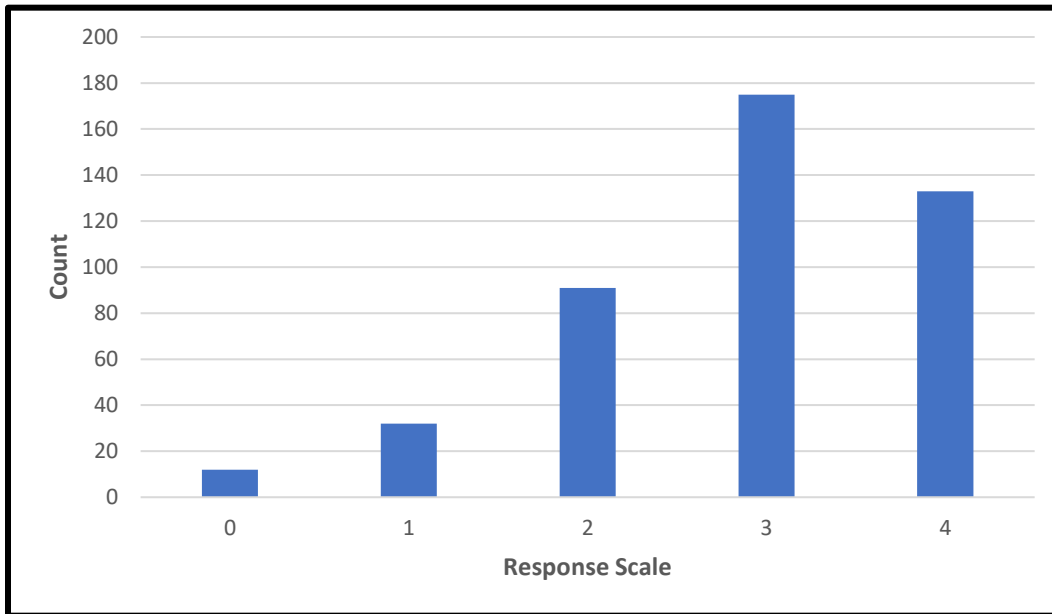

Response Scale	Count
0	12
1	32
2	91
3	175
4	133